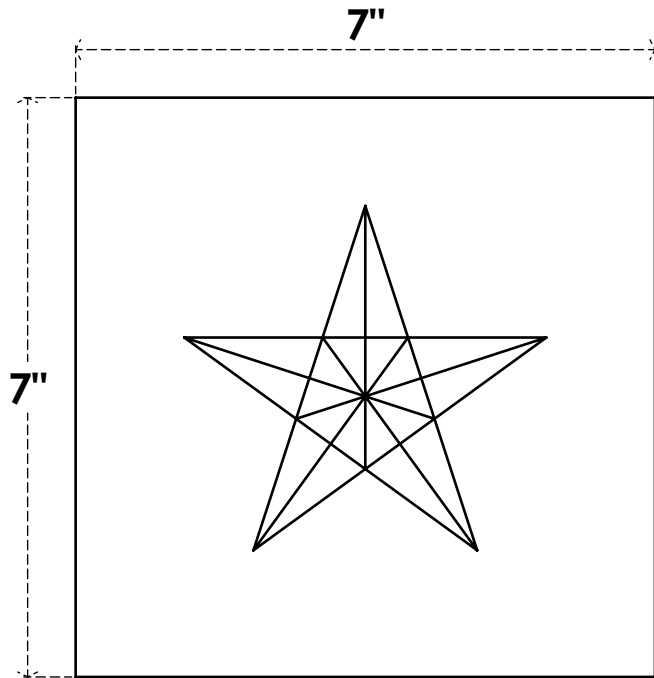

ROSP070X070X100SDG06

7"W X 7"H X 1"P STANDARD SEDGWICK STAR ROSETTE WITH SQUARE EDGE,
ARCHITECTURAL GRADE PVC

FRONT

SIDE

EKENA MILLWORK
2300 WEST MAIN ST.
CLARKSVILLE, TX 75426
TOLL FREE: 866-607-0453
WWW.EKENAMILLWORK.COM