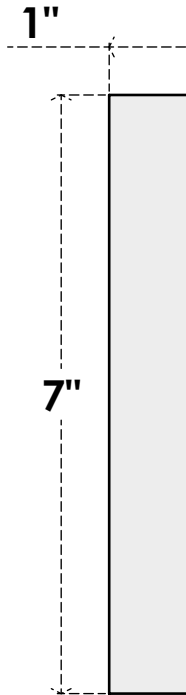

ROSP070X070X100SDG06

7"W X 7"H X 1"P STANDARD SEDGWICK STAR ROSETTE WITH SQUARE EDGE,
ARCHITECTURAL GRADE PVC

FRONT

SIDE

EKENA MILLWORK
2300 WEST MAIN ST.
CLARKSVILLE, TX 75426
TOLL FREE: 866-607-0453
WWW.EKENAMILLWORK.COM

NOTES

1. INSTALLATION TO BE COMPLETED IN ACCORDANCE WITH MANUFACTURER'S SPECIFICATIONS.
2. DRAWING MAY NOT BE TO SCALE
3. THIS DRAWING IS INTENDED FOR DESIGN AND PLANNING PURPOSES ONLY.
4. ALL INFORMATION CONTAINED HEREIN WAS CURRENT AT THE TIME OF DEVELOPMENT BUT MUST BE REVIEWED AND APPROVED BY THE PRODUCT MANUFACTURER TO BE CONSIDERED ACCURATE.
5. ARCHITECTURAL GRADE PVC PRODUCTS ARE MADE FROM EXPANDED CELLULAR PVC AND COME NATURALLY WHITE BUT MAY BE PAINTED